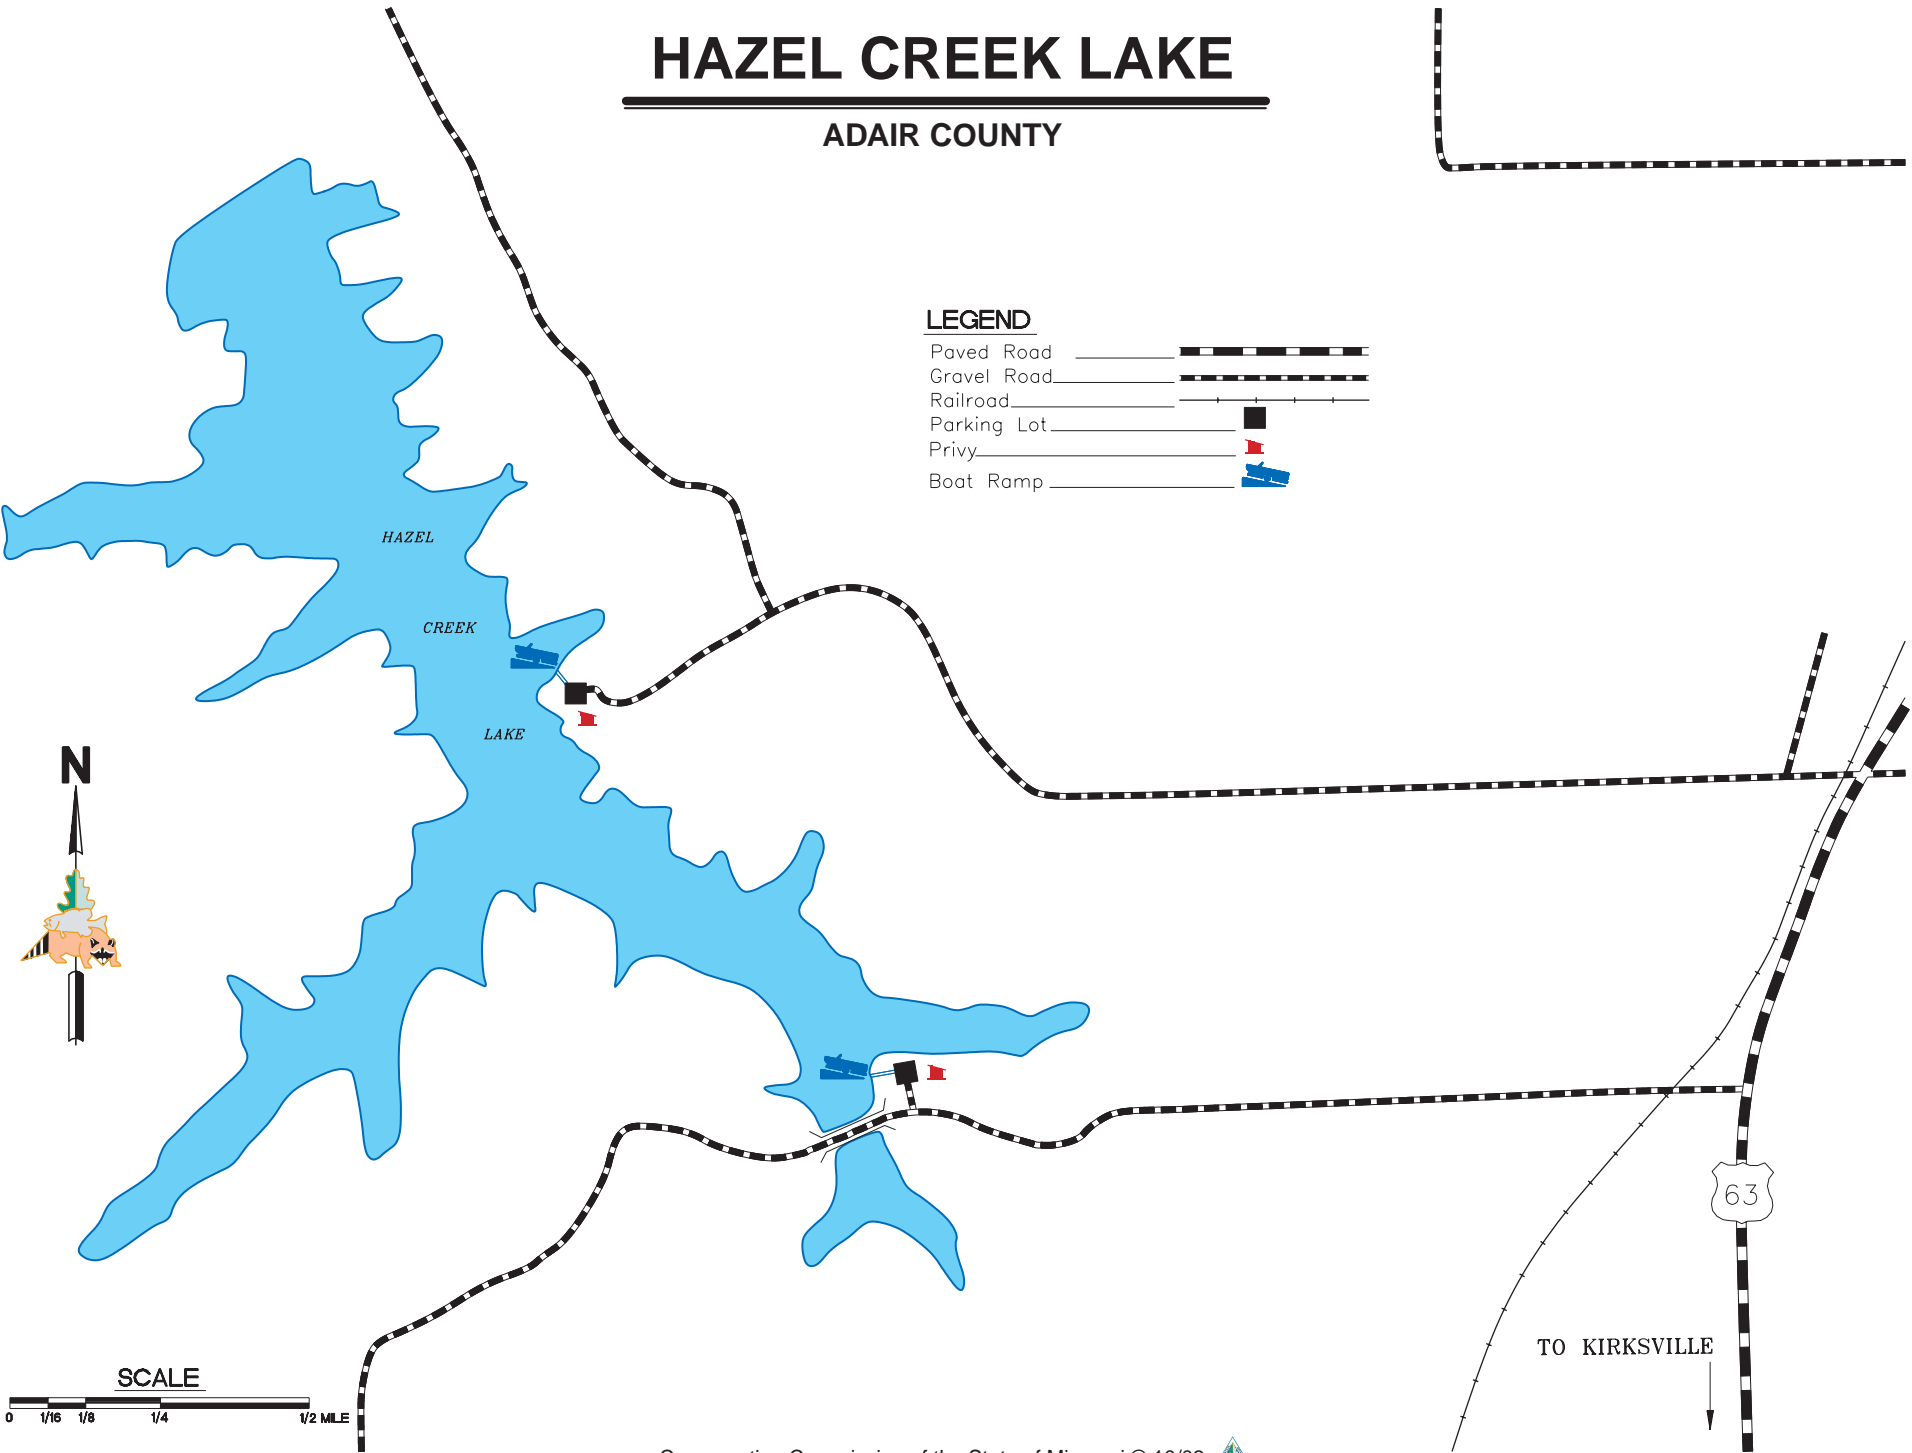

HAZEL CREEK LAKE

ADAIR COUNTY

LEGEND

- Paved Road 
- Gravel Road 
- Railroad 
- Parking Lot 
- Privy 
- Boat Ramp 

SCALE

0 1/16 1/8 1/4 1/2 MILE